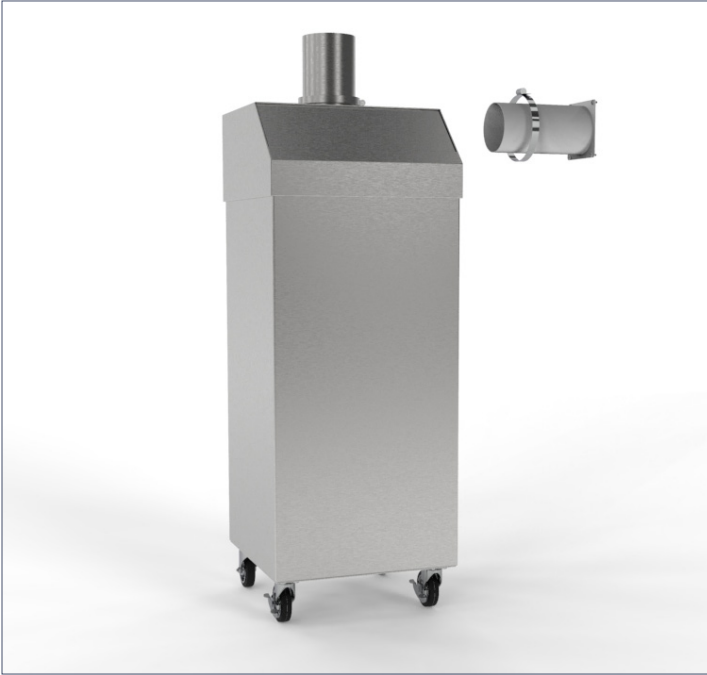

# Ensemble Portable Vented Trash Can

### Construction

- Provides a vented trash receptacle solution next to your unit's sink
- Includes trash can assembly on casters, flex duct, (2) clamps, and duct stub in side panel of grossing station unit

### Materials

- 304 stainless steel construction with a polished No. 4 finish

### Dimensions

- 15.3" L x 15.2" D x 44.2" H