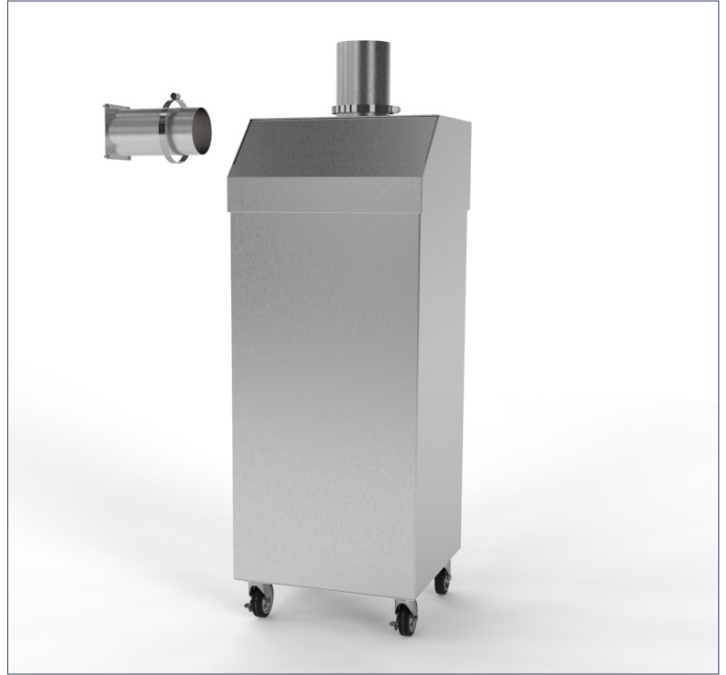

# Ensemble Portable Vented Trash Can

### Construction

- Provides a vented trash receptacle solution next to your unit's sink
- Includes trash can assembly on casters, flex duct, (2) clamps, and duct stub in side panel of grossing station unit

### Materials

- 304 stainless steel construction with a polished No. 4 finish

### Dimensions

- 15.3" L x 15.2" D x 44.2" H