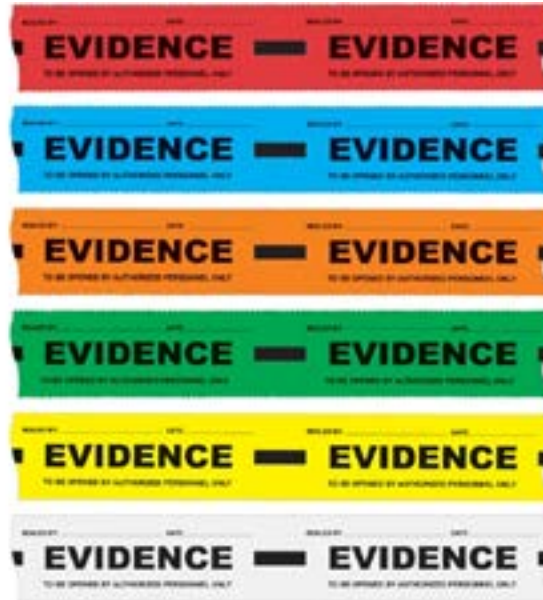

Sawtooth “EVIDENCE” Tape

Write-on sawtooth evidence tape is a tamper-indicating tape with a writable strip for sealing and labeling evidence in crime scene and lab settings.

SPECIFICATIONS

Construction

- Dispenser box
- Sawtooth edge design

Quantity

- 5 rolls per case

Performance

- Indicates tampering by tearing and dye smearing
- Easy dispensing with pop-up tape design
- Seals and labels evidence containers

Dimensions

- 1.25" X 108'

Variations

Model No.	Description	Color
FT049	Sawtooth “EVIDENCE” Tape	Blue
FT050	Sawtooth “EVIDENCE” Tape	Clear
FT051	Sawtooth “EVIDENCE” Tape	Green
FT052	Sawtooth “EVIDENCE” Tape	Orange
FT053	Sawtooth “EVIDENCE” Tape	Red
FT054	Sawtooth “EVIDENCE” Tape	Yellow