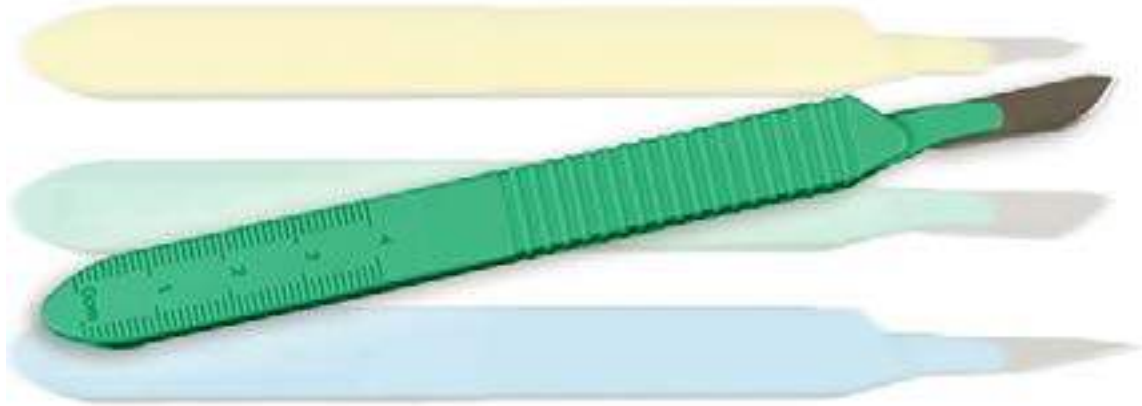

Scalpels - Retractable Blade Disposable

These spring-loaded, retractable safety scalpels are designed for safely collecting trace evidence from various surfaces. Available in multiple blade shapes, they offer controlled, precise scraping and can be easily cleaned between uses.

FS834-FS836

SPECIFICATIONS

Construction

- Spring-loaded
- 3 different blade shapes

Quantity

- 10 per package

Performance

- Great for scraping blood, paint, or other evidence from various surfaces
- Can be cleaned with 10% bleach solution or alcohol