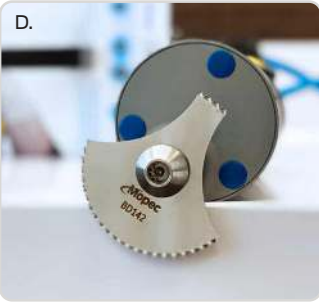

# Mopec Swordfish Autopsy Saw

Designed with the user in mind, the Mopec Swordfish Submersible Autopsy Saw is equipped with state-of-the-art risk prevention features. It boasts advanced technology and a sealed housing specifically constructed for autopsy use. This cutting-edge tool is available exclusively from Mopec.

A. The revolutionary ergonomic design of the Mopec Swordfish Autopsy Saw creates a more natural grip pattern with better weight distribution than standard autopsy saws.

B. Non-slip grip portable base or mountable base that can be built into autopsy table

C. Submersible for up to 15 minutes, the Mopec Swordfish Autopsy Saw is able to be thoroughly cleaned and maintained without fear of shock or damage.

D. A newly designed head of the Mopec Swordfish ensures simple blade changing, allowing a quick switch between the four blade options.

### Submersible Handpiece

Unlike other saws, the Mopec Swordfish is hermetically sealed to prevent shock from liquid contact. The entire handpiece is submersible to ensure effective cleaning. The sealed construction also reduces the risk of specimen inhalation caused by debris atomization from motor contact.