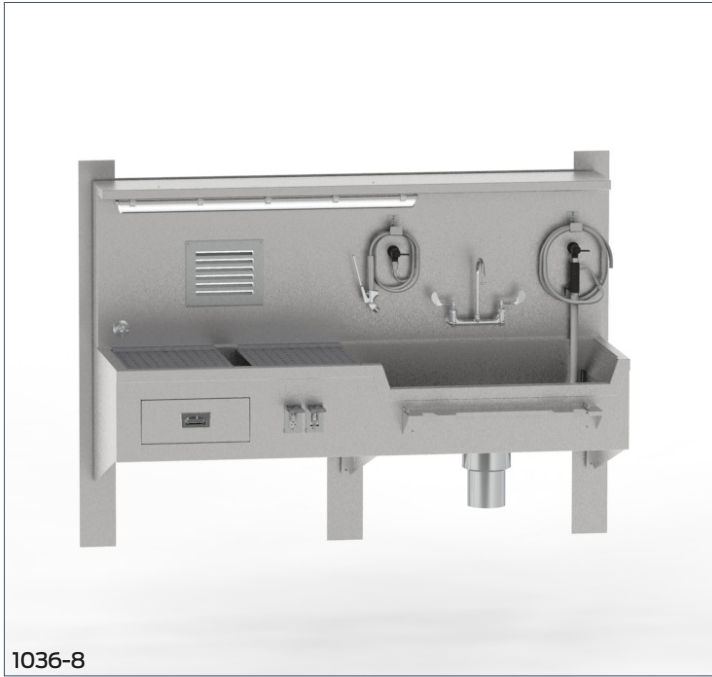

# Autopsy Station, Right Sink

Mopec's Autopsy Stations are a durable, stainless steel workstation designed for professional pathology and mortuary environments. It offers a spacious, easy-to-clean work surface with efficient drainage, integrated utilities, and features that support smooth workflow and sanitation. With built-in lighting, storage, waste handling, and compatibility with Mopec carts, this line is reliable for everyday use in demanding settings.

### Construction

- TÜV Certified
- 1036-8: Wall Mount
- 1036-8A: Floor Mount, 8" elevation with electromechanical linear actuator
- Hot / cold water fixture with gooseneck faucet and wrist blade handles
- Exhaust duct with 8" x 10" grill
- Dissecting area rinse assembly with cold water valve
- Heavy-duty commercial waste disposer, 1/2 HP
- Deluxe aspirator with reverse flow to relieve suction clogging
- GFCI duplex receptacles with waterproof cover
- Flexible 10 ft. spray hose, with cold water control valve and nozzle
- Full length specimen shelf (12" W)
- Large instrument drawer
- Light fixtures over work area
- Cart-to-sink locking mechanism
- Sink on right side

### Dimensions

- 84" L X 34" W
- 1036-7: 50" H or 61" H (mounted)
- 1036-7A: 59" - 67" H (8" elevation)
- Note: Height excludes exhaust connection
- Sink: 35" L X 20.75" W X 6" D

### Variations

Model No.	Description	Dimensions
1036-8	Autopsy Station, Right Sink, Wall Mount	84"L x 34"W x 61"H
1036-8A	Autopsy Station, Right Sink, Floor Mount	84"L x 34"W x 67"H

[www.mopecgroup.com](http://www.mopecgroup.com)