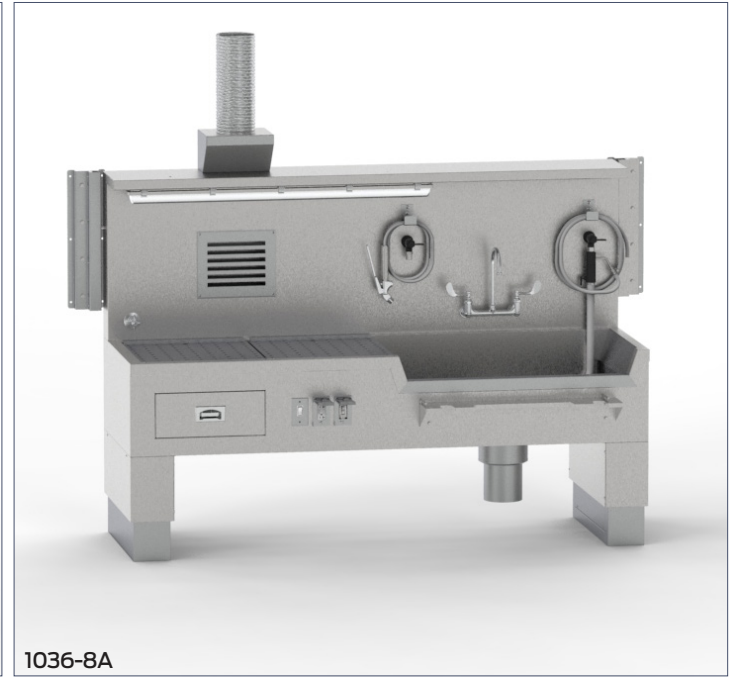

# Autopsy Station, Right Sink

Mopec's Autopsy Stations are a durable, stainless steel workstation designed for professional pathology and mortuary environments. It offers a spacious, easy-to-clean work surface with efficient drainage, integrated utilities, and features that support smooth workflow and sanitation. With built-in lighting, storage, waste handling, and compatibility with Mopec carts, this line is reliable for everyday use in demanding settings.

### Construction

- TÜV Certified
- 1036-8: Wall Mount
- 1036-8A: Floor Mount, 8" elevation with electromechanical linear actuator
- Hot / cold water fixture with gooseneck faucet and wrist blade handles
- Exhaust duct with 8" x 10" grill
- Dissecting area rinse assembly with cold water valve
- Heavy-duty commercial waste disposer, 1/2 HP
- Deluxe aspirator with reverse flow to relieve suction clogging
- GFCI duplex receptacles with waterproof cover
- Flexible 10 ft. spray hose, with cold water control valve and nozzle
- Full length specimen shelf (12" W)
- Large instrument drawer
- Light fixtures over work area
- Cart-to-sink locking mechanism
- Sink on right side

### Dimensions

- 84" L X 34" W
- 1036-7: 50" H or 61" H (mounted)
- 1036-7A: 59" - 67" H (8" elevation)
- Note: Height excludes exhaust connection
- Sink: 35" L X 20.75" W X 6" D

### Variations

Model No.	Description	Dimensions
1036-8	Autopsy Station, Right Sink, Wall Mount	84"L x 34"W x 61"H
1036-8A	Autopsy Station, Right Sink, Floor Mount	84"L x 34"W x 67"H

[www.mopecgroup.com](http://www.mopecgroup.com)